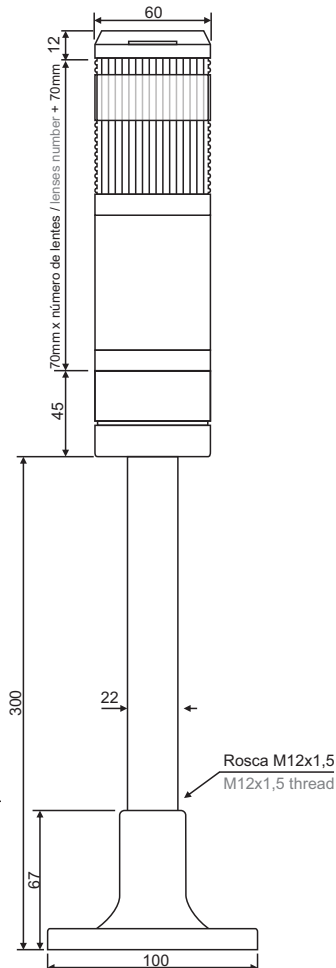

TPSF6

Luz pulsante ou contínua
Flashing or continuous light