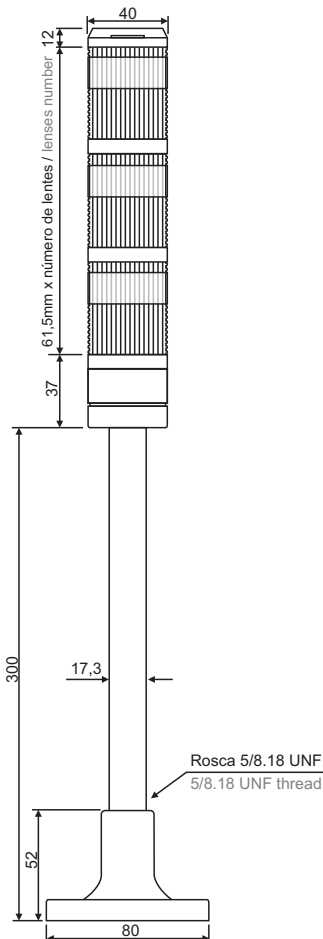

Dimensões / Dimensions (mm)

TPSL4

Luz contínua
Continuous light